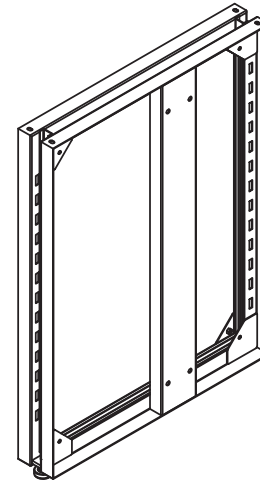

ASTORIA

ASSEMBLY INSTRUCTIONS

PART LIST:

1X. TABLE TOP

1X. CENTER FRAME

1X. LEFT FRAME

1X. RIGHT FRAME

8X. SBHC SCREW 3/8"-16 X 0.75"

8X. SBHC SCREW 1/4"-20 X 0.625"

1X. L-KEY FOR 3/8"-16

1X. L-KEY FOR 1/4"-20

STEP 1:

STEP 2:

STEP 3:

SBHC SCREW 1/4"-20 X 0.625"