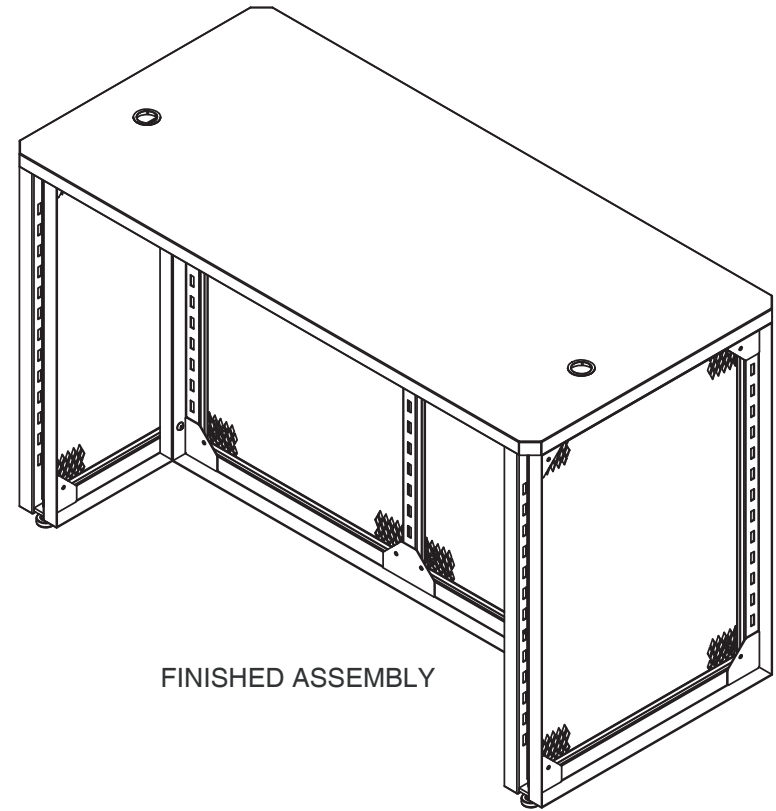

ASTORIA

ASSEMBLY INSTRUCTIONS

PART LIST:

1X. TABLE TOP

1X. CENTER FRAME

1X. LEFT FRAME

1X. RIGHT FRAME

8X. SBHC SCREW 3/8"-16 X 0.75"

8X. SBHC SCREW 1/4"-20 X 0.625"

1X. L-KEY FOR 3/8"-16

1X. L-KEY FOR 1/4"-20

STEP 1:

STEP 2:

STEP 3:

SBHC SCREW 1/4"-20 X 0.625"