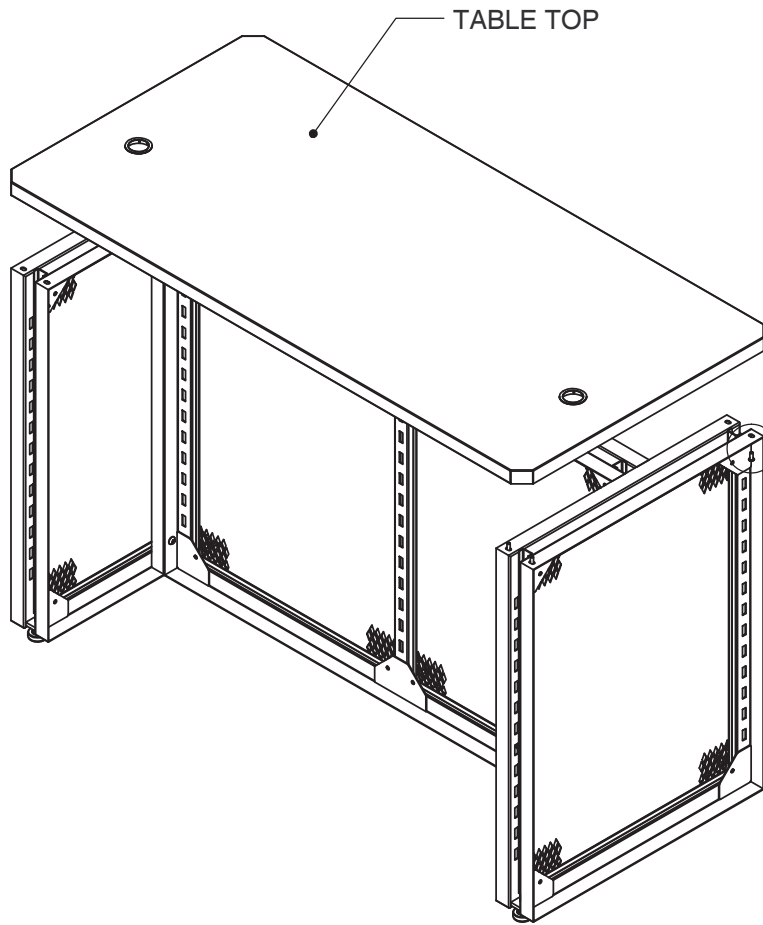

ASTORIA

ASSEMBLY INSTRUCTIONS

PART LIST:

1X. TABLE TOP

1X. CENTER FRAME

1X. LEFT FRAME

1X. RIGHT FRAME

8X. SBHC SCREW 3/8"-16 X 0.75"

8X. SBHC SCREW 1/4"-20 X 0.625"

1X. L-KEY FOR 3/8"-16

1X. L-KEY FOR 1/4"-20

STEP 1:

STEP 2:

STEP 3:

SBHC SCREW 1/4"-20 X 0.625"