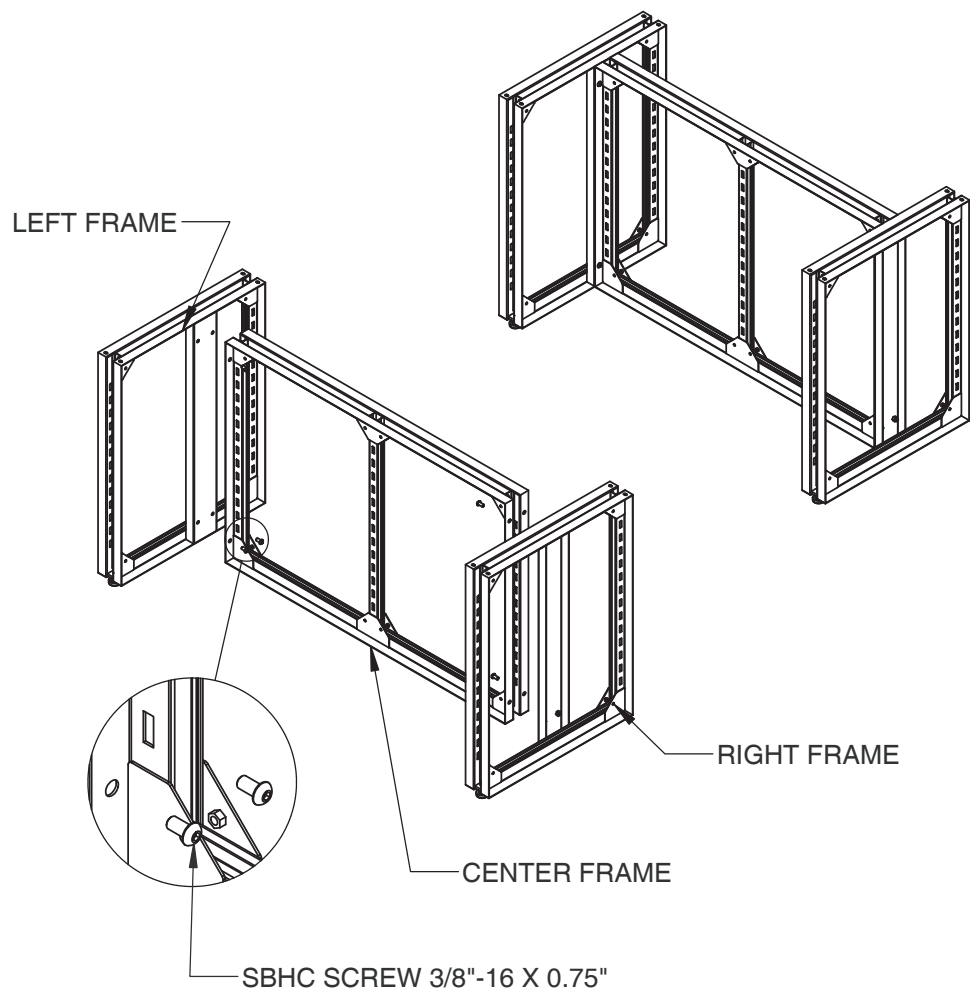

ASTORIA

ASSEMBLY INSTRUCTIONS

PART LIST:

1X. TABLE TOP

1X. CENTER FRAME

1X. LEFT FRAME

1X. RIGHT FRAME

8X. SBHC SCREW 3/8"-16 X 0.75"

8X. SBHC SCREW 1/4"-20 X 0.625"

1X. L-KEY FOR 3/8"-16

1X. L-KEY FOR 1/4"-20

STEP 1:

STEP 2:

STEP 3:

SBHC SCREW 1/4"-20 X 0.625"