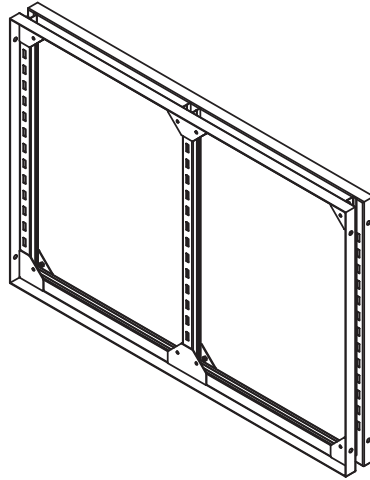

ASTORIA

ASSEMBLY INSTRUCTIONS

PART LIST:

1X. TABLE TOP

1X. CENTER FRAME

1X. LEFT FRAME

1X. RIGHT FRAME

8X. SBHC SCREW 3/8"-16 X 0.75"

8X. SBHC SCREW 1/4"-20 X 0.625"

1X. L-KEY FOR 3/8"-16

1X. L-KEY FOR 1/4"-20

STEP 1:

STEP 2:

STEP 3:

SBHC SCREW 1/4"-20 X 0.625"