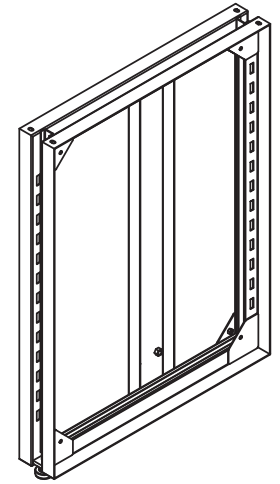

ASTORIA

ASSEMBLY INSTRUCTIONS

PART LIST:

1X. TABLE TOP

1X. CENTER FRAME

1X. LEFT FRAME

1X. RIGHT FRAME

8X. SBHC SCREW 3/8"-16 X 0.75"

8X. SBHC SCREW 1/4"-20 X 0.625"

1X. L-KEY FOR 3/8"-16

1X. L-KEY FOR 1/4"-20

STEP 1:

STEP 2:

STEP 3:

SBHC SCREW 1/4"-20 X 0.625"