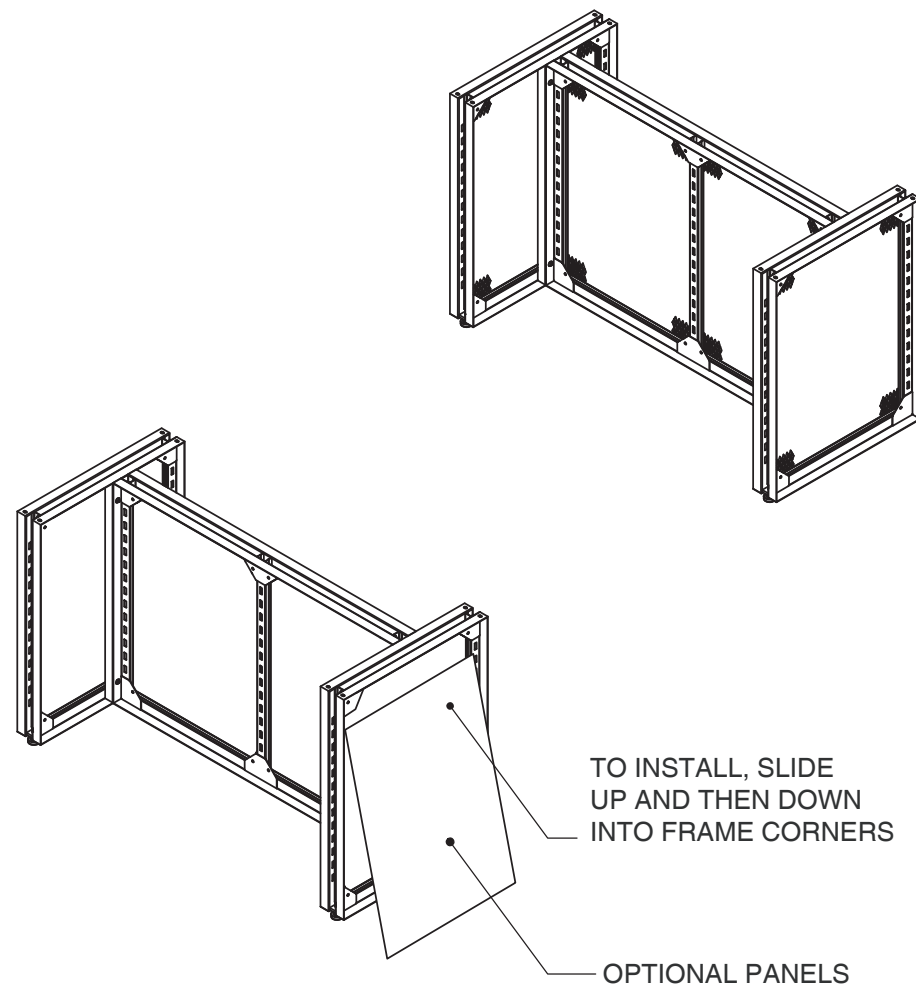

ASTORIA

ASSEMBLY INSTRUCTIONS

PART LIST:

1X. TABLE TOP

1X. CENTER FRAME

1X. LEFT FRAME

1X. RIGHT FRAME

8X. SBHC SCREW 3/8"-16 X 0.75"

8X. SBHC SCREW 1/4"-20 X 0.625"

1X. L-KEY FOR 3/8"-16

1X. L-KEY FOR 1/4"-20

STEP 1:

STEP 2:

STEP 3:

SBHC SCREW 1/4"-20 X 0.625"