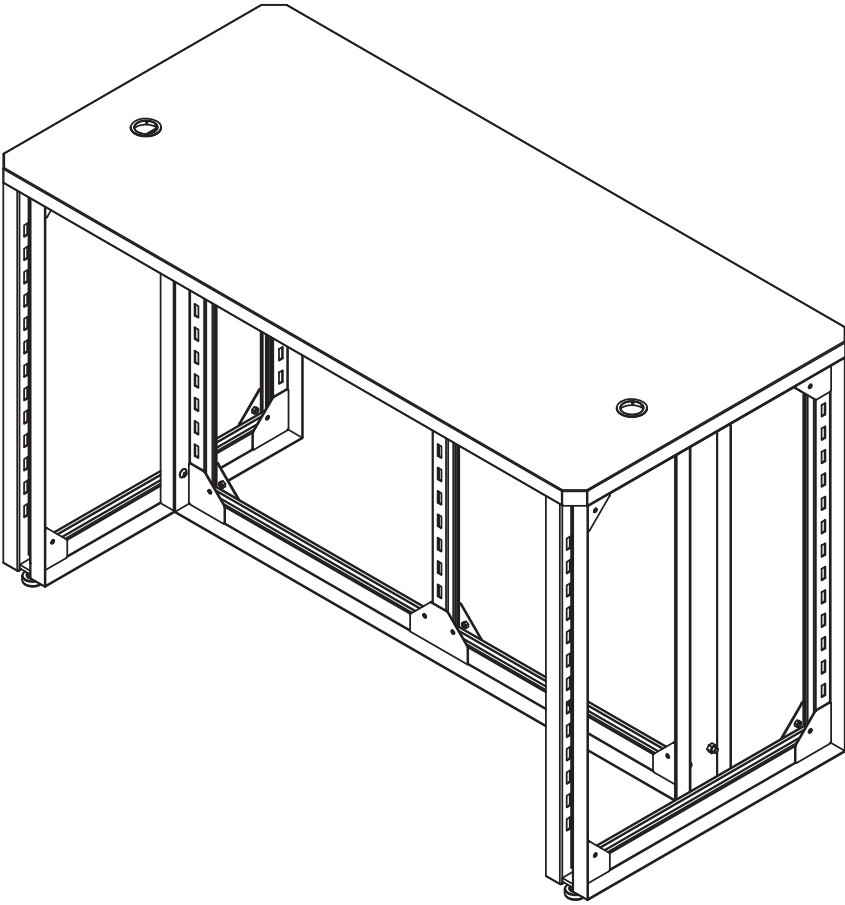

ASTORIA

ASSEMBLY INSTRUCTIONS

PART LIST:

1X. TABLE TOP

1X. CENTER FRAME

1X. LEFT FRAME

1X. RIGHT FRAME

8X. SBHC SCREW 3/8"-16 X 0.75"

8X. SBHC SCREW 1/4"-20 X 0.625"

1X. L-KEY FOR 3/8"-16

1X. L-KEY FOR 1/4"-20

STEP 1:

STEP 2:

STEP 3:

SBHC SCREW 1/4"-20 X 0.625"