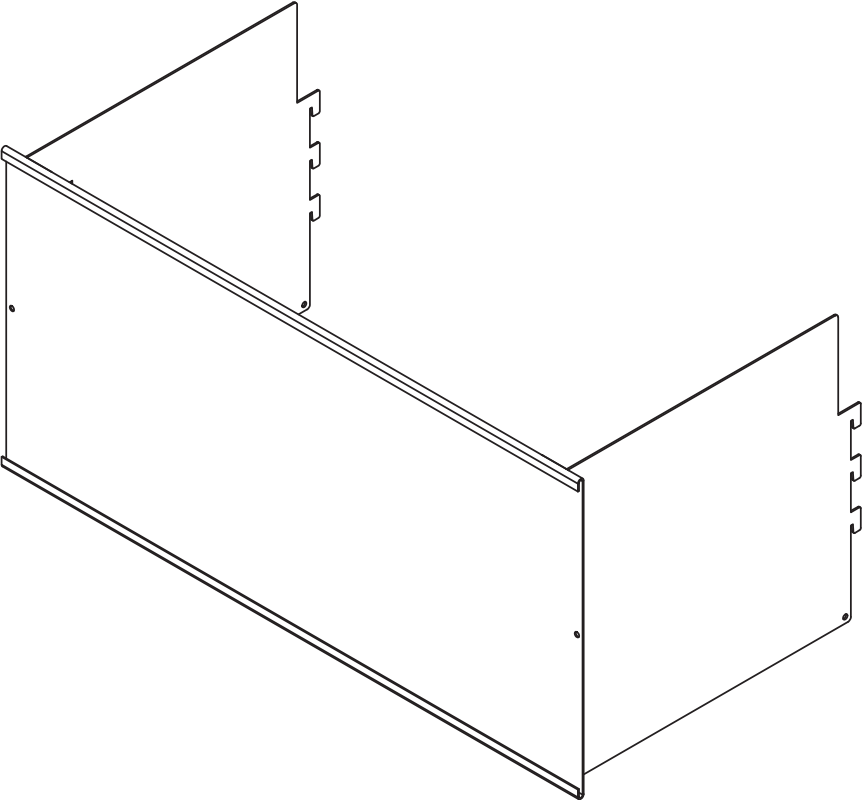

SIGN HEADER WALL 24IN X 12IN :: 257-W-SH-24

ASTORIA  
ASSEMBLY INSTRUCTIONS

PART LIST:

1X. 24" SIGN HOLDER

1X. LEFT BRACKET

1X. RIGHT BRACKET

4X. HEX NUTS 1/4-20

1X. OPEN END WRENCH  
FOR HEX NUTS 1/4-20 UNC