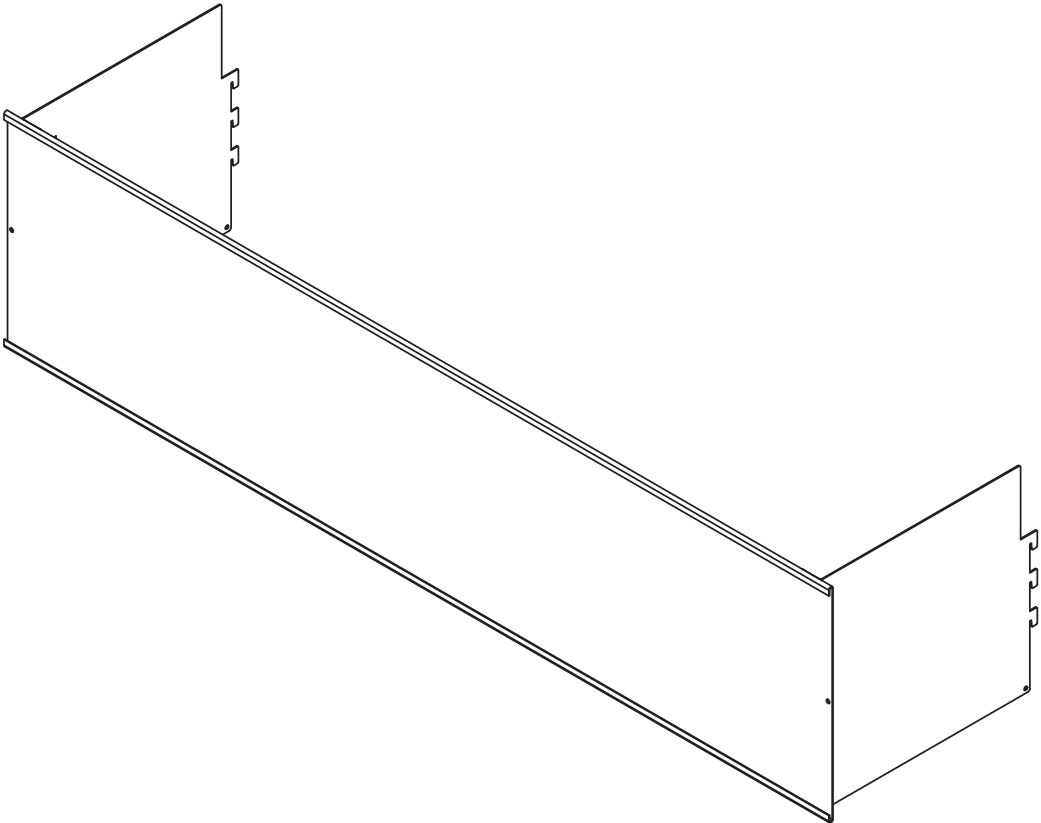

SIGN HEADER WALL 48IN X 12IN :: 257-W-SH-48

ASTORIA

ASSEMBLY INSTRUCTIONS

PART LIST:

1X. 48" SIGN HOLDER

1X. LEFT BRACKET

1X. RIGHT BRACKET

4X. HEX NUTS 1/4-20

1X. OPEN END WRENCH  
FOR HEX NUTS 1/4-20 UNC

STEP 1: