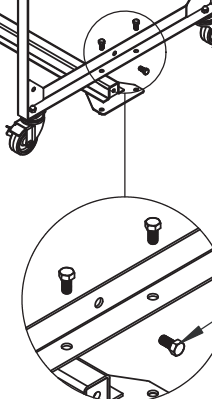

**ASTORIA**  
ASSEMBLY INSTRUCTIONS

**SMALL TABLE :: 257-FF-ST**

PART LIST:

1X. TABLE TOP

2X. SIDE FRAME

1X. CROSS RAIL

18X. HEX BOLT 3/8"-16 X 0.75"

1X. OPEN END WRENCH  
FOR HEX BOLT 3/8"-16 UNC

STEP 1:

TABLE TOP

SIDE FRAME

HEX BOLT 3/8"-16 X 0.75"

STEP 2:

FINISHED ASSEMBLY

CROSS RAIL

HEX BOLT 3/8"-16 X 0.75"

STEP 3: W/ OPTIONAL CROSS BRACES

STEP 4: W/ OPTIONAL WOOD INSERTS