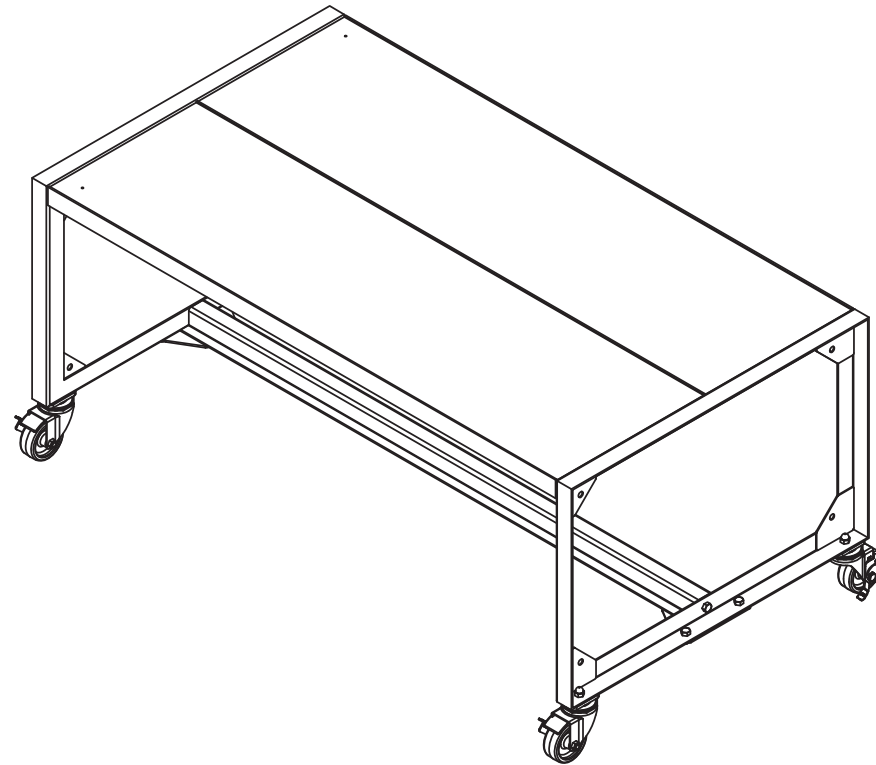

**ASTORIA**  
ASSEMBLY INSTRUCTIONS

**SMALL TABLE :: 257-FF-ST**

PART LIST:

1X. TABLE TOP

2X. SIDE FRAME

1X. CROSS RAIL

18X. HEX BOLT 3/8"-16 X 0.75"

1X. OPEN END WRENCH  
FOR HEX BOLT 3/8"-16 UNC

STEP 1:

TABLE TOP

SIDE FRAME

HEX BOLT 3/8"-16 X 0.75"

STEP 2:

FINISHED ASSEMBLY

CROSS RAIL

HEX BOLT 3/8"-16 X 0.75"