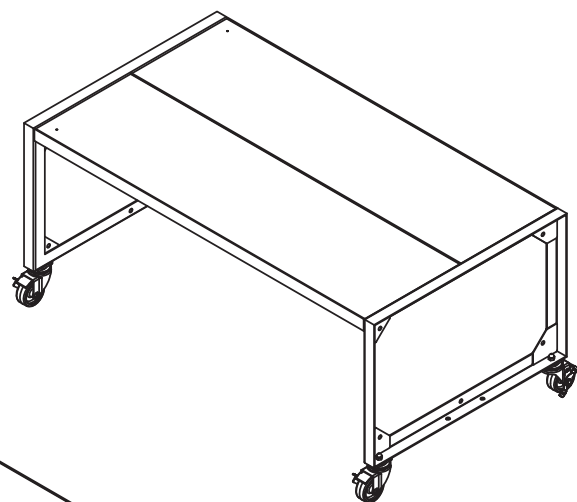

**ASTORIA**  
ASSEMBLY INSTRUCTIONS

**SMALL TABLE :: 257-FF-ST**

PART LIST:

1X. TABLE TOP

2X. SIDE FRAME

1X. CROSS RAIL

18X. HEX BOLT 3/8"-16 X 0.75"

1X. OPEN END WRENCH  
FOR HEX BOLT 3/8"-16 UNC

STEP 1:

TABLE TOP

SIDE FRAME

HEX BOLT 3/8"-16 X 0.75"

STEP 2:

FINISHED ASSEMBLY

CROSS RAIL

HEX BOLT 3/8"-16 X 0.75"