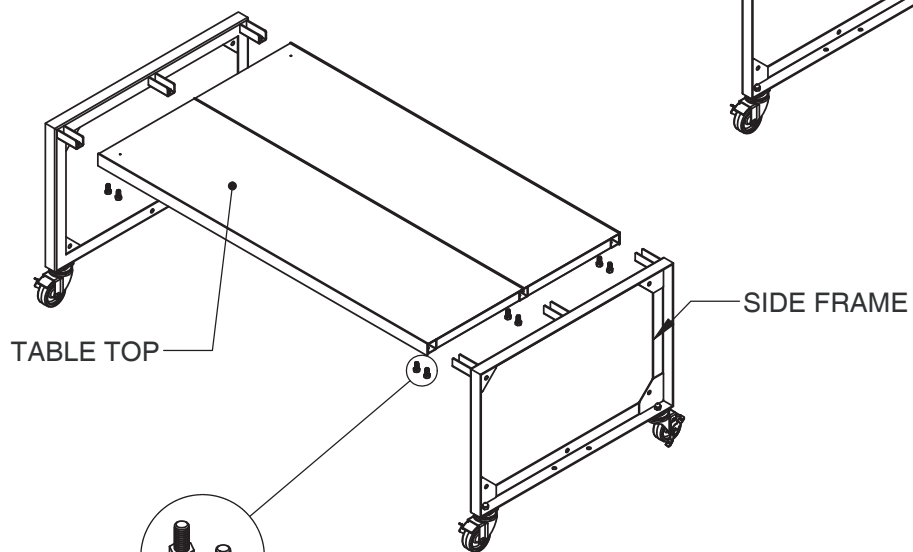

**ASTORIA**  
ASSEMBLY INSTRUCTIONS

**SMALL TABLE :: 257-FF-ST**

PART LIST:

1X. TABLE TOP

2X. SIDE FRAME

1X. CROSS RAIL

18X. HEX BOLT 3/8"-16 X 0.75"

1X. OPEN END WRENCH  
FOR HEX BOLT 3/8"-16 UNC

STEP 1:

TABLE TOP

SIDE FRAME

HEX BOLT 3/8"-16 X 0.75"

STEP 2:

FINISHED ASSEMBLY

CROSS RAIL

HEX BOLT 3/8"-16 X 0.75"

STEP 3: W/ OPTIONAL CROSS BRACES

STEP 4: W/ OPTIONAL WOOD INSERTS