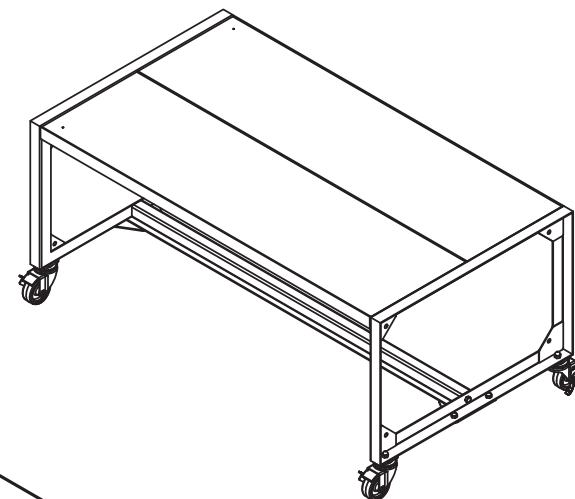

**ASTORIA**  
ASSEMBLY INSTRUCTIONS

**SMALL TABLE :: 257-FF-ST**

PART LIST:

1X. TABLE TOP

2X. SIDE FRAME

1X. CROSS RAIL

18X. HEX BOLT 3/8"-16 X 0.75"

1X. OPEN END WRENCH  
FOR HEX BOLT 3/8"-16 UNC

STEP 1:

TABLE TOP

SIDE FRAME

HEX BOLT 3/8"-16 X 0.75"

STEP 2:

FINISHED ASSEMBLY

CROSS RAIL

HEX BOLT 3/8"-16 X 0.75"