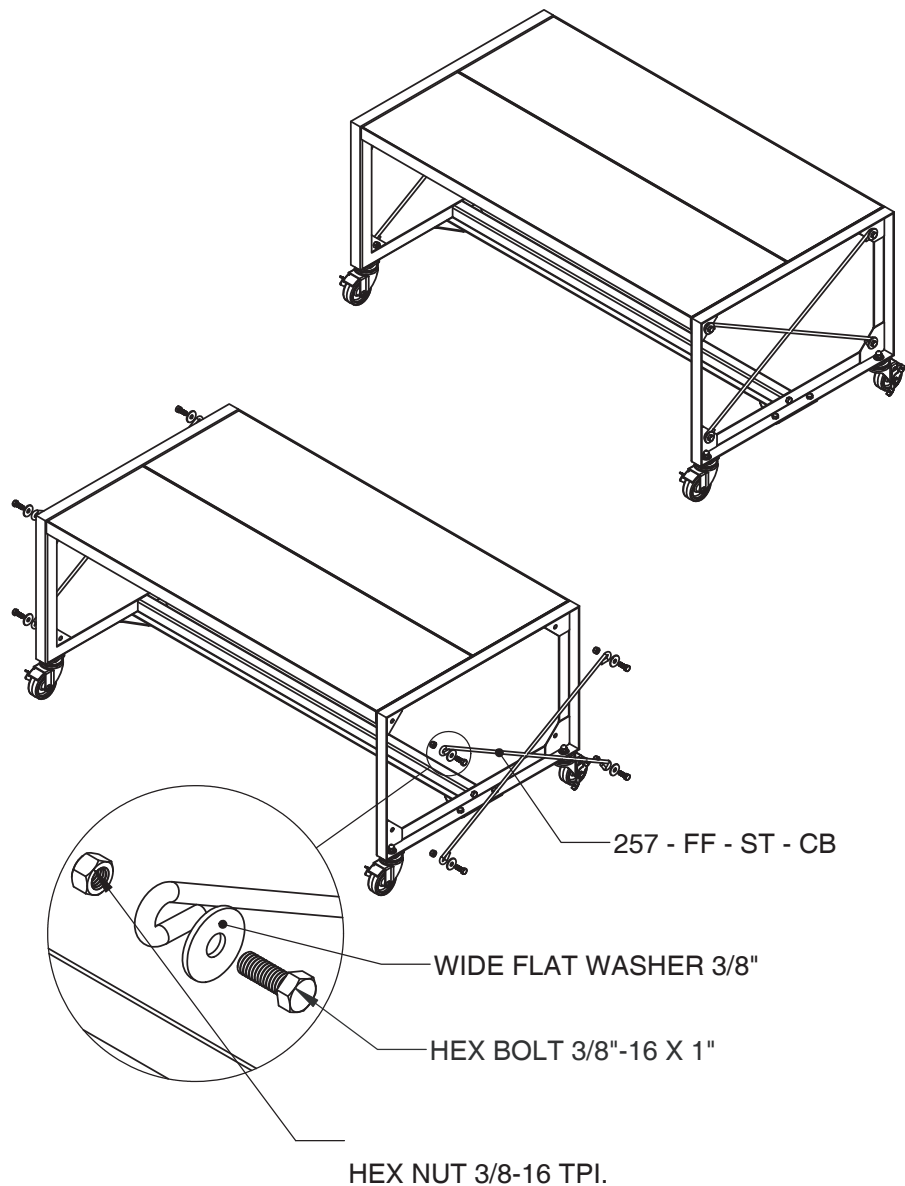

**ASTORIA**  
ASSEMBLY INSTRUCTIONS

**SMALL TABLE :: 257-FF-ST**

PART LIST:

1X. TABLE TOP

2X. SIDE FRAME

1X. CROSS RAIL

18X. HEX BOLT 3/8"-16 X 0.75"

1X. OPEN END WRENCH  
FOR HEX BOLT 3/8"-16 UNC

STEP 1:

TABLE TOP

SIDE FRAME

HEX BOLT 3/8"-16 X 0.75"

STEP 2:

FINISHED ASSEMBLY

CROSS RAIL

HEX BOLT 3/8"-16 X 0.75"

STEP 3: W/ OPTIONAL CROSS BRACES

STEP 4: W/ OPTIONAL WOOD INSERTS