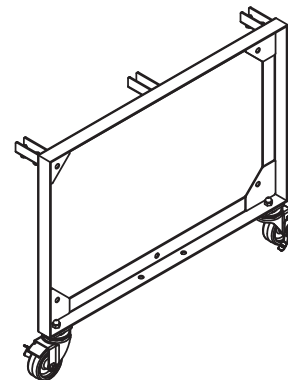

**ASTORIA**  
ASSEMBLY INSTRUCTIONS

**SMALL TABLE :: 257-FF-ST**

PART LIST:

1X. TABLE TOP

2X. SIDE FRAME

1X. CROSS RAIL

18X. HEX BOLT 3/8"-16 X 0.75"

1X. OPEN END WRENCH  
FOR HEX BOLT 3/8"-16 UNC

STEP 1:

TABLE TOP

SIDE FRAME

HEX BOLT 3/8"-16 X 0.75"

STEP 2:

FINISHED ASSEMBLY

CROSS RAIL

HEX BOLT 3/8"-16 X 0.75"