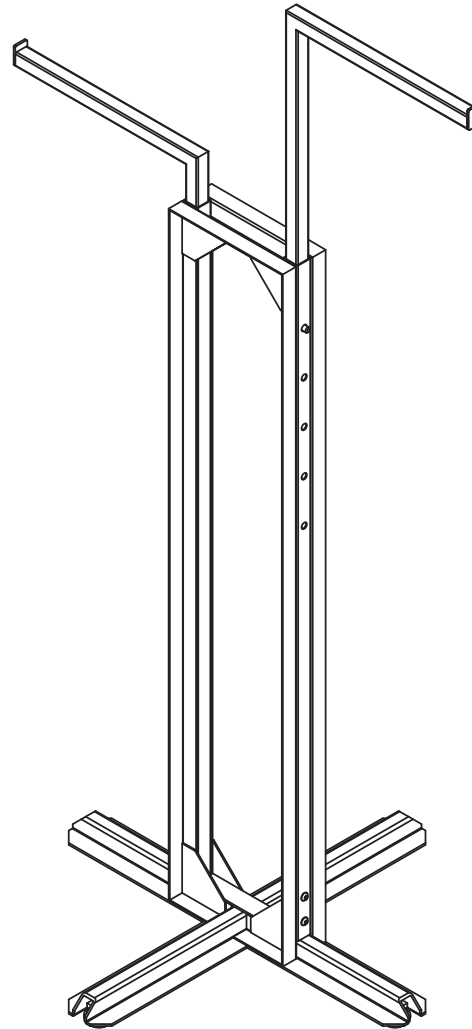

ASTORIA
ASSEMBLY INSTRUCTIONS

T-STAND :: 257-FF-TS

PART LIST:

1X. MAIN FRAME

1X. BASE

1X. ADJUSTABLE ARM

4X. SBHC SCREW 1/4"-20 X 0.625"

1X. L-KEY FOR 1/4"-20